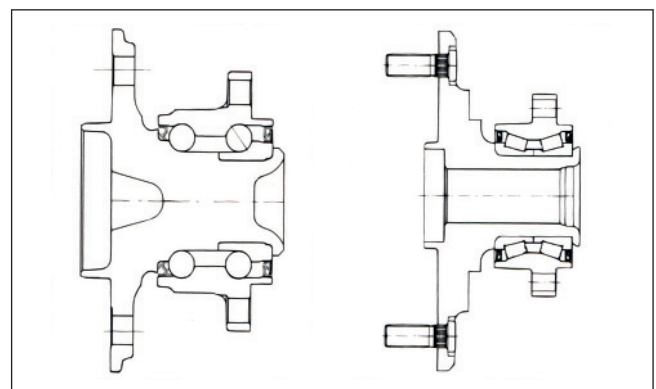

Assembly of gen 2 hub bearing is made by fixing outer flanged ring to the knuckle and drive shaft is connected to the inner ring. When reassembling, all the mating surfaces and the spindle should be cleaned and lubed with the recommended lubricant, typically a small amount of engine oil. Occasionally a slide hammer or puller may be required to remove the assembly, but care must be taken not to damage the threads on the spindle or the spindle itself.

Product advantages:

- Lubricated for life;
- Easy assembled;
- Defined and preset clearance;
- Arranged sealing.

Picture 5 CRB2 & CRT2

GENERATION 3 HUB BEARINGS - CRB3 & CRT3

The Gen 3 wheel bearing design incorporates two separate flanges and a double row angular contact ball or tapered roller bearing design that are sealed and lubed for life. CRAFT bearings has a bearing designation CRB3 for ball bearings and CRT3 for tapered roller bearings (**Picture 6**). The outer ring flange does not rotate and is attached to the suspension, while the rotating inner ring, with its tough flange, spigot and threaded holes or studs is to locate and retain the wheel. Used for both driven and non-driven wheel applications.

Assembling Gen 3 hub bearings wheel and brake disc are fixed at the flanged inner ring, while outer ring is fixed to suspension.

Product advantages:

- High load carrying capacity;
- Reduced expenses of assembly due to construction of two flanges;
- Easy mounting;
- For front and rear wheels.