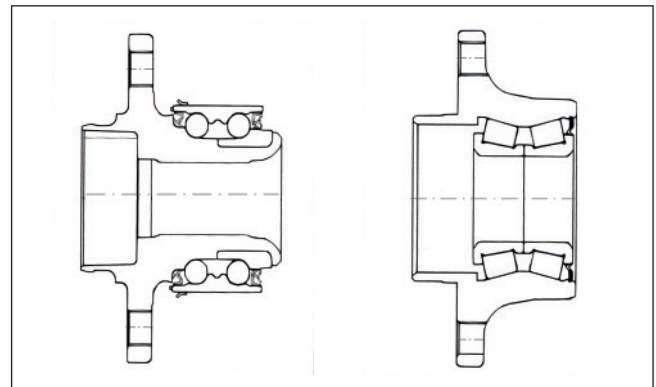

GENERATION 2 HUB BEARINGS - CRB2 & CRT2

CRAFT bearings has a bearing designation CRB2 for flanged double row angular contact ball bearings and CRT2 for flanged double row tapered roller bearings (**Picture 5**). Gen 2 hub bearings designed with the experience gained from first generation DAC & DU have an outer ring with an integral flange, replacing the function of a separate hub. The flange is tough, with threaded hole or studs to center and mount brake and wheel. Some of them have an impulse wheel as part of the outer ring, produced by cold forming. Typically used with a rotating outer ring for non-driven front or rear wheels.

Assembly of gen 2 hub bearing is made by fixing outer flanged ring to the knuckle and drive shaft is connected to the inner ring. When reassembling, all the mating surfaces and the spindle should be cleaned and lubed with the recommended lubricant, typically a small amount of engine oil. Occasionally a slide hammer or puller may be required to remove the assembly, but care must be taken not to damage the threads on the spindle or the spindle itself.

Product advantages:

- Lubricated for life;
- Easy assembled;
- Defined and preset clearance;
- Arranged sealing.

Picture 5 CRB2 & CRT2

GENERATION 3 HUB BEARINGS - CRB3 & CRT3

The Gen 3 wheel bearing design incorporates two separate flanges and a double row angular contact ball or tapered roller bearing design that are sealed and lubed for life. CRAFT bearings has a bearing designation CRB3 for ball bearings and CRT3 for tapered roller bearings (**Picture 6**). The outer ring flange does not rotate and is attached to the suspension, while the rotating inner ring, with its tough flange, spigot and threaded holes or studs is to locate and retain the wheel. Used for both driven and non-driven wheel applications.

Assembling Gen 3 hub bearings wheel and brake disc are fixed at the flanged inner ring, while outer ring is fixed to suspension.

Product advantages:

- High load carrying capacity;
- Reduced expenses of assembly due to construction of two flanges;
- Easy mounting;
- For front and rear wheels.