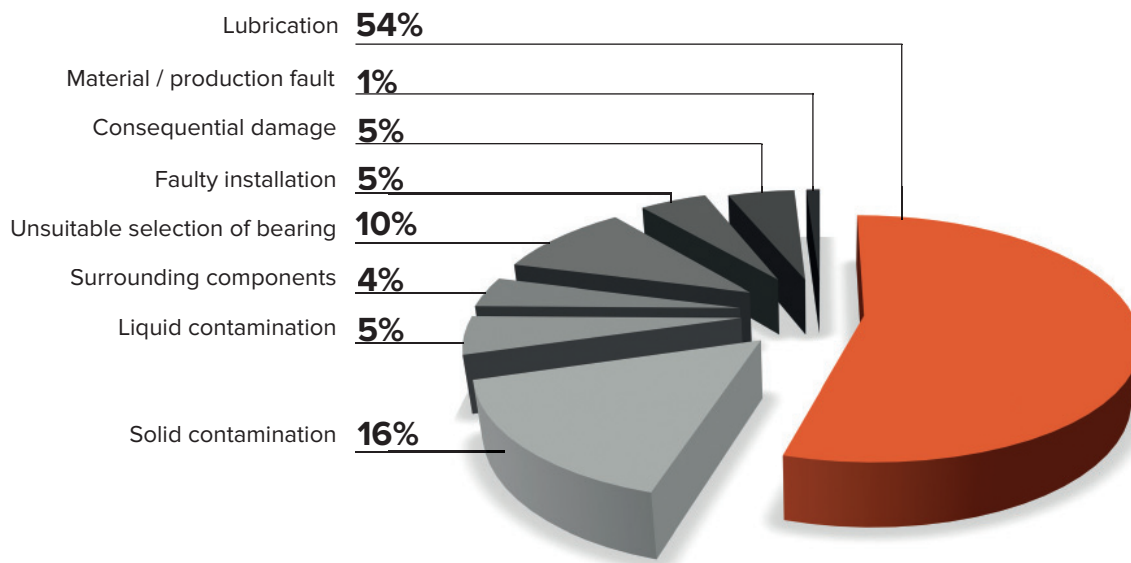

The bad efficiency or low quality of seals can lead to solid and liquid contamination of lubricant. Solid contamination in the lubricant cause wear and premature fatigue. The harder the ingress contaminant and the smaller the bearing, the more life is reduced. The harmful effect of liquid contaminants in lubricant is often greatly underestimated. Even pure water without additional aggressive media has a very high potential for damage in rolling bearings.