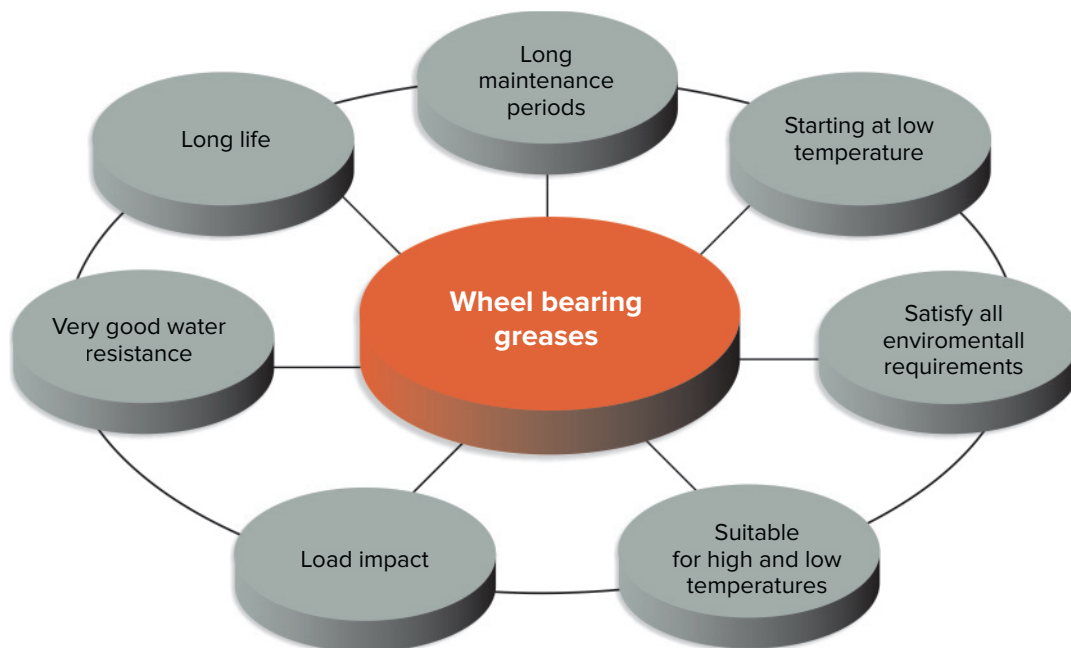

Features

In regards to grease and its application, there are critical elements used in the formulation process that must be considered. These elements include the thickener type and concentration, lubricant type, viscosity and additive package. Moreover, there are special requirements of wheel-bearing greases that are shown in **Picture 7**. Greases are rated by the National Lubricating Grease Institute (NLGI) and range from 000 through 6. An NLGI 2 grade is typically the specification used in automotive greases. Regardless of the application, greases should reduce friction and wear, protect against corrosion, seal bearings from water and contaminants.

Picture 7 Requirements of wheel - bearing greases

While one of the main reasons for grease failure is selecting the wrong type of grease for the intended application, there may also be other causes, such as incompatibility resulting in excessive softening of the grease, contamination leading to excessive wear or applying too little or too much grease for the application. Over 50 percent of all rolling-bearing defects are due to improper lubrication (see **Chart 1**). In close cooperation with our quality engineers and manufacturing shops we made conclusions and the following greases are used in our automotive bearings: ESSO/MOBIL RONEX MP, SHELL Alvania RL2 (Gadus S2 V100 2), China Hangu No.2 & Kyodo Yushi RareMax AF-1 (**Table 1**)

In order to prevent external dirt or humidity from entering into the bearing and prevent lubricant from leaking out sealing mechanisms are used. The service life of the bearings very often depends on the efficiency of these mechanisms. There are a lot of different types, and various factors must be considered when choosing the right one to be applied:

- Type of lubricant;
- Rotation speed;
- Cost.